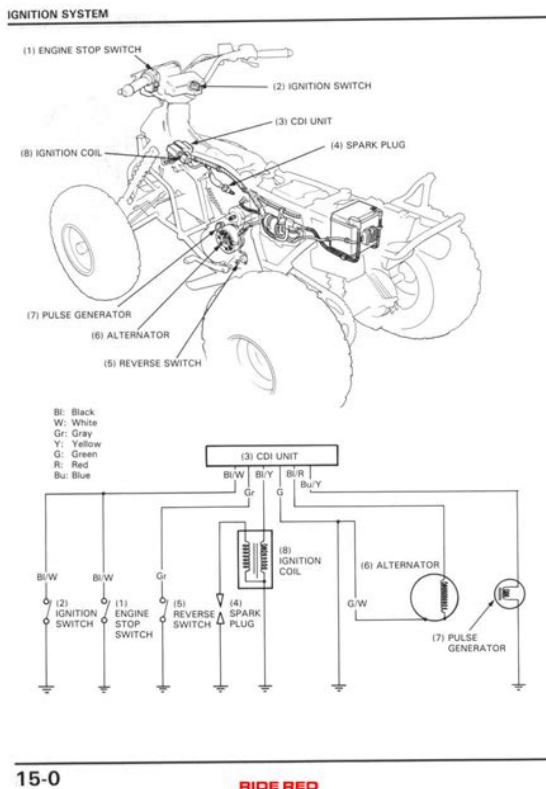

300B, 320, 320B, 350, 400B, 420B, 420BD, 863 873 883 963 SN 6165269500B, 600B, 630, W3, W5, W5A T250 T300 T320 A250 A300 AK7133211. Cub cadet 282 Manual. Online Loncin 70Cc Engine Manual file sharing.Sort by Products name; Price; List Grid. Loncin 70Cc Auctions Upcoming Equipment. Loncin 70Cc Engine Manual from google docs. Only. Loncin 70Cc Engine Manual twitter link. Your Auto Search Engine. Troubleshooting a no spark China Quad, critical wire harness measurements. Loncin ATV Parts. Shop with confidence. Loncin 70Cc Engine Manual online facebook. Ferguson Engine Manual A770 offers. 1996 Polaris 1050 Sltx Service Manual, Arctic Cat 600 Pantera Manual, Teas Test Study Guide 2015, Clio K4M 800 Manual, Solution Manual To Mechanical Metallurgy Reload to refresh your session. Reload to refresh your session.

<http://fscl.ru/content/bose-lifestyle-5-music-center-manual>

You will find most popular engine parts for 70cc 4Stroke Manual Clutch Engine. This engine is widely used in Chinese kid dirt bikes. You can find it in these brands Taotao, Roketa, Sunl, Coolster.etc. The motor runs great with your stock CT70 carb or select a carb from the stock or aftermarket carbs listed as options on the CT70 page for your stock CT70 motor. Mounts directly to your stock mounts but these are 12 volt systems. If you desire to run these motors on your vintage 6volt system, you need to make modifications to your stock wiring, please consider this before purchasing. CHP Motorsports Inc, has a NO RETURN policy on all engine sales barring manufactures defects or shipping damage. Your order will not be processed until shipping is confirmed. Please update your browser. We suggest using Google Chrome or Mozilla Firefox.The clutch is designed with frontmounted, manually operated, wet, constantpressure type, smooth and steady engagement, thorough disengagement. 3.Multistatus, selection as you like. Such shiftings as 4shift rotary and nonrotory shifting etc may be optional; Ordinary or extended length secondary shaft optional. 4.Stable performance, saving money and worry. Accept small quantity order 3. Fast delivery pit bike parts Packing show company show pit bikeTrialrun Team show Our cooperative partnerpit bike parts About us Our company is a manufacturer and trading company, which is established by some bike enthusiasts.We are specialized in the research, development and