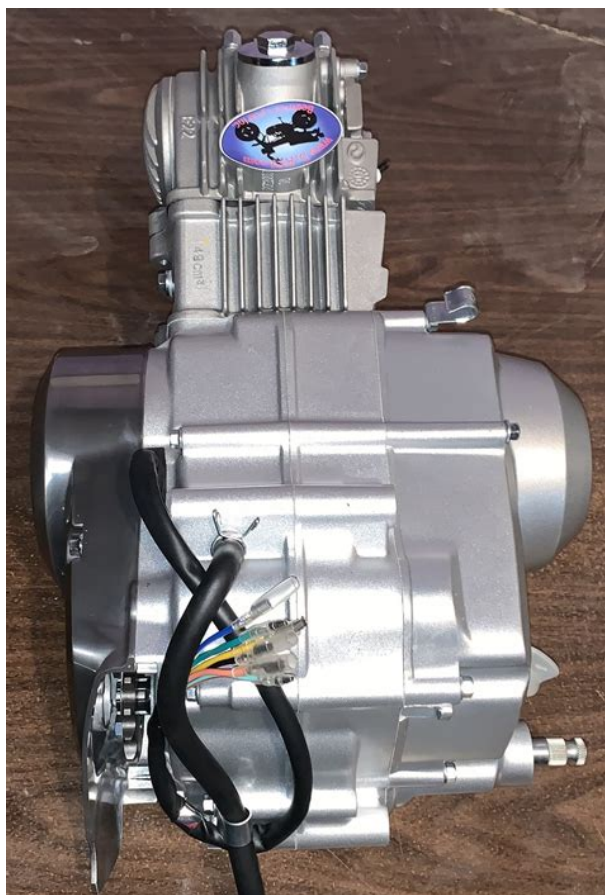

production of bike parts. All of our products comply with international quality standards and are greatly appreciated in a variety of different markets throughout the world. If you are interested in any of our products, please feel free to contact us. We are looking forward to forming successful business relationships with new clients around the world in the near future. Please try again. Please try again later.

<http://klucheyoy.com/images/canon-ae-1-program-camera-manual.pdf>

In order to navigate out of this carousel please use your heading shortcut key to navigate to the next or previous heading. Page 1 of 1 Start over Page 1 of 1 In order to navigate out of this carousel please use your heading shortcut key to navigate to the next or previous heading. Please try your search again later. To calculate the overall star rating and percentage breakdown by star, we don't use a simple average. Instead, our system considers things like how recent a review is and if the reviewer bought the item on Amazon. It also analyzes reviews to verify trustworthiness. Our payment security system encrypts your information during transmission. We don't share your credit card details with thirdparty sellers, and we don't sell your information to others. Please try again. Please try again. In order to navigate out of this carousel please use your heading shortcut key to navigate to the next or previous heading. Page 1 of 1 Start over Page 1 of 1 In order to navigate out of this carousel please use your heading shortcut key to navigate to the next or previous heading. Full content visible, double tap to read brief content. Please try your search again later. In order to navigate out of this carousel please use your heading shortcut key to navigate to the next or previous heading. To calculate the overall star rating and percentage breakdown by star, we don't use a simple average. Instead, our system considers things like how recent a review is and if the reviewer bought the item on Amazon. It also analyzes reviews to verify trustworthiness. Please try again later. JB 5.0 out of 5 stars One thing to note was the nut to tighten the clutch down on the crank shaft was a larger thread diameter than my old one. I reused my old nut and everything